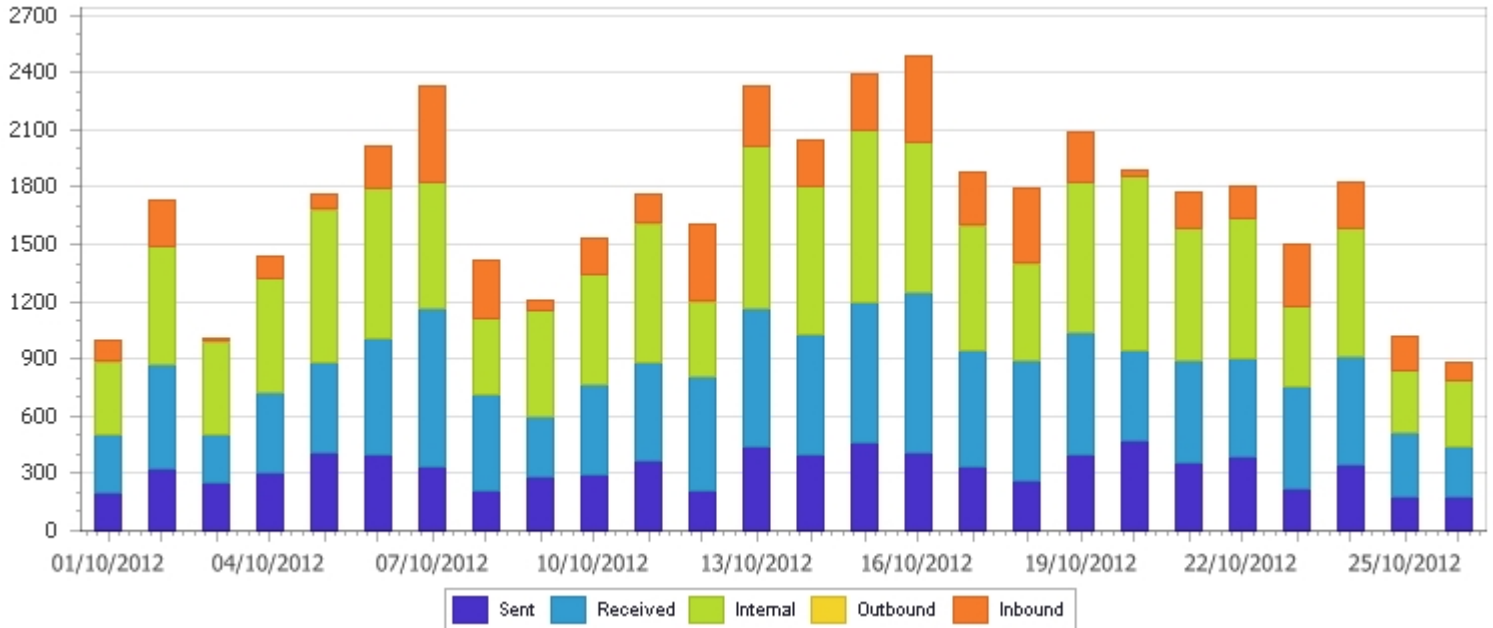

User Traffic Report For: Everyone

Emails between 01/10/2012 and 26/10/2012

Summary

Inbound	Outbound	Internal	Sent	Received
Total Emails: 5826	Total Emails: 101	Total Emails: 16342	Total Emails: 8446	Total Emails: 13823